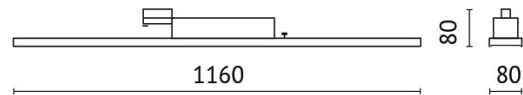

BRI-60WW11

Light up with: CoB-LED

System power: 60 W

Luminous flux: 7816 lm

colour temperature: 3000 K

colour rendering index: CRI >80

beam angle: 30 °

Power supply: with power supply

connection voltage: 220-240 V

system efficiency: 130 lm/W

protection class: 1

colour: white

material: die-cast aluminum

version: medium beam

dimension: L=1160 mm

Adresse/Kontakt