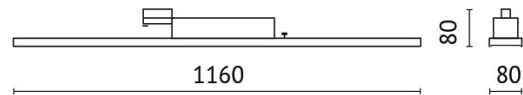

BRI-40WW11F

Light up with: CoB-LED

System power: 40 W

Luminous flux: 5236 lm

colour temperature: 3000 K

colour rendering index: CRI >80

beam angle: 90 °

Power supply: with power supply

connection voltage: 220-240 V

system efficiency: 131 lm/W

protection class: 1

colour: white

material: die-cast aluminum

version: wide beam

dimension: L=1160 mm

Adresse/Kontakt