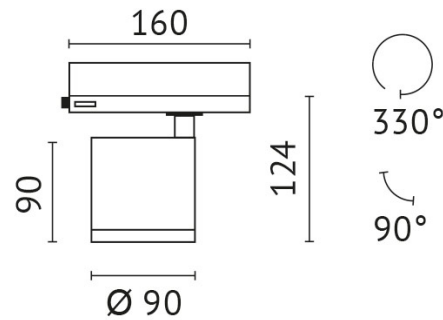

protection class: 2

outside diameter: 95 mm

colour: black

material: die-cast aluminum

protection type: IP20

Adresse/Kontakt

MIN-32WW12S

quantity lamps: 1