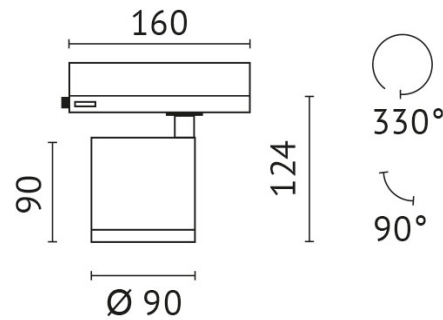

MIN-32NW11-60

quantity lamps: 1

Light up with: COB LED

System power: 32 W

Luminous flux: 3871 lm

colour temperature: 4000 K

colour rendering index: >90

beam angle: 60 °

pivotable: 90 °

Power supply: with power supply

connection voltage: 220-240 V

system efficiency: 123 lm/W

protection class: 2

outside diameter: 95 mm

colour: white

material: die-cast aluminum

protection type: IP20

Adresse/Kontakt