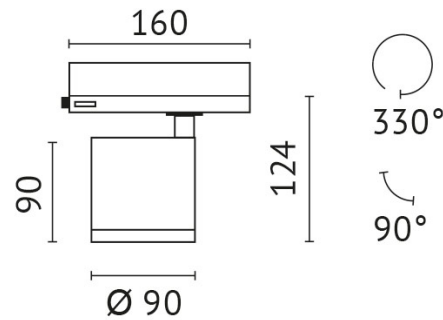

MIN-32NW11S

quantity lamps: 1

Light up with: COB LED

System power: 32 W

Luminous flux: 3973 lm

colour temperature: 4000 K

colour rendering index: >90

beam angle: 15°

pivotable: 90°

Power supply: with power supply

connection voltage: 220-240 V

system efficiency: 126 lm/W

protection class: 2

outside diameter: 95 mm

colour: white

material: die-cast aluminum

protection type: IP20

Adresse/Kontakt