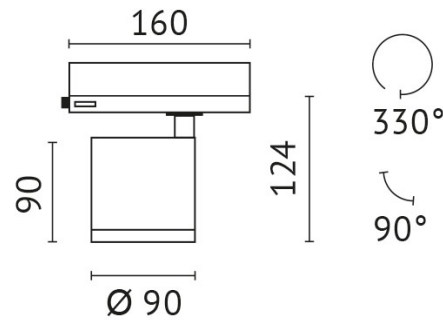

MIN-32WNW12S

quantity lamps: 1

Light up with: COB LED

System power: 32 W

Luminous flux: 3933 lm

colour temperature: 3500 K

colour rendering index: >90

beam angle: 15 °

pivotable: 90 °

Power supply: with power supply

connection voltage: 220-240 V

system efficiency: 124 lm/W

protection class: 2

outside diameter: 95 mm

colour: black

material: die-cast aluminum

protection type: IP20

Adresse/Kontakt