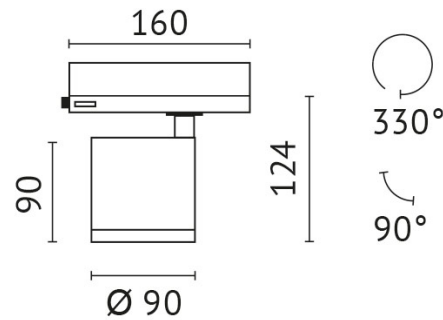

MIN-32WNW11-60

quantity lamps: 1

Light up with: COB LED

System power: 32 W

Luminous flux: 3888 lm

colour temperature: 3500 K

colour rendering index: >90

beam angle: 60 °

pivotable: 90 °

Power supply: with power supply

connection voltage: 220-240 V

system efficiency: 123 lm/W

protection class: 2

outside diameter: 95 mm

colour: white

material: die-cast aluminum

protection type: IP20

Adresse/Kontakt