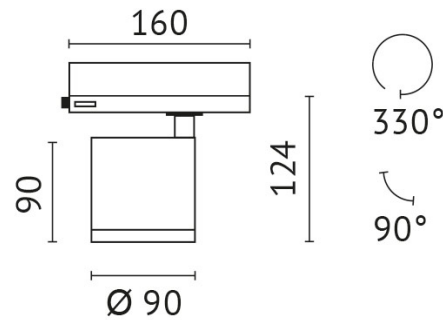

MIN-32WNW11F

quantity lamps: 1

Light up with: COB LED

System power: 32 W

Luminous flux: 3933 lm

colour temperature: 3500 K

colour rendering index: >90

beam angle: 40 °

pivotable: 90 °

Power supply: with power supply

connection voltage: 220-240 V

system efficiency: 124 lm/W

protection class: 2

outside diameter: 95 mm

colour: white

material: die-cast aluminum

protection type: IP20

Adresse/Kontakt