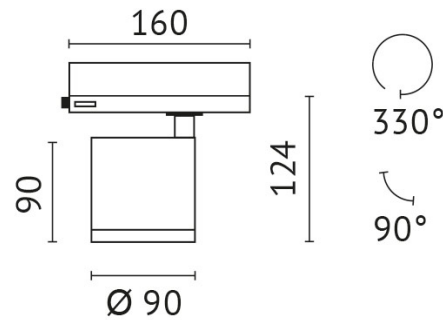

pivotable: 90 °

Power supply: with power supply

connection voltage: 220-240 V

system efficiency: 124 lm/W

protection class: 2

outside diameter: 95 mm

colour: black

material: die-cast aluminum

protection class: 2

outside diameter: 95 mm

colour: black

material: die-cast aluminum

protection type: IP20

Adresse/Kontakt

MIN-32SW12S

quantity lamps: 1