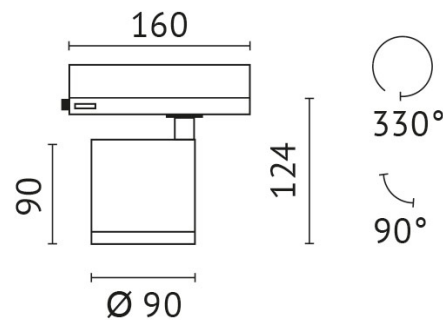

MIN-32WW11S

quantity lamps: 1

Light up with: COB LED

System power: 32 W

Luminous flux: 3850 lm

colour temperature: 3000 K

colour rendering index: >90

beam angle: 15 °

pivotable: 90 °

Power supply: with power supply

connection voltage: 220-240 V

system efficiency: 122 lm/W

protection class: 2

outside diameter: 95 mm

colour: white

material: die-cast aluminum

protection type: IP20

Adresse/Kontakt