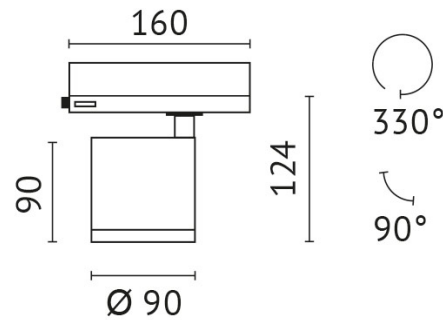

protection class: 2

outside diameter: 95 mm

colour: white

material: die-cast aluminum

protection type: IP20

Adresse/Kontakt

MIN-32WW11F

quantity lamps: 1