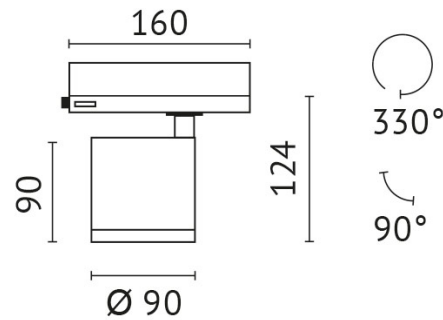

MIN-32NW12F

quantity lamps: 1

Light up with: COB LED

System power: 32 W

Luminous flux: 3928 lm

colour temperature: 4000 K

colour rendering index: >90

beam angle: 40 °

pivotable: 90 °

Power supply: with power supply

connection voltage: 220-240 V

system efficiency: 124 lm/W

protection class: 2

outside diameter: 95 mm

colour: black

material: die-cast aluminum

protection type: IP20

Adresse/Kontakt