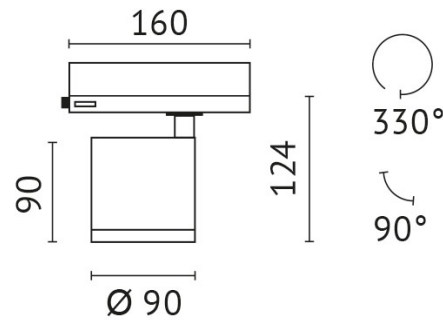

MIN-32NW11F

quantity lamps: 1

Light up with: COB LED

System power: 32 W

Luminous flux: 3928 lm

colour temperature: 4000 K

colour rendering index: >90

beam angle: 40 °

pivotable: 90 °

Power supply: with power supply

connection voltage: 220-240 V

system efficiency: 124 lm/W

protection class: 2

outside diameter: 95 mm

colour: white

material: die-cast aluminum

protection type: IP20

Adresse/Kontakt