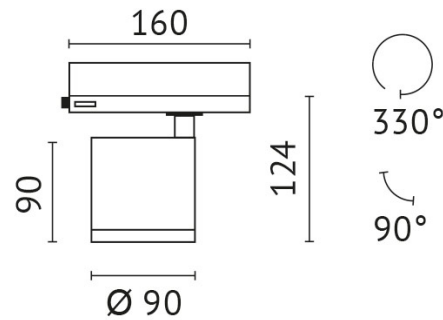

colour rendering index: >90

beam angle: 15 °

pivotable: 90 °

Power supply: with power supply

connection voltage: 220-240 V

system efficiency: 126 lm/W

protection class: 2

outside diameter: 95 mm

protection class: 2

outside diameter: 95 mm

colour: white

material: die-cast aluminum

protection type: IP20

Adresse/Kontakt

MIN-32WNW12-60

quantity lamps: 1