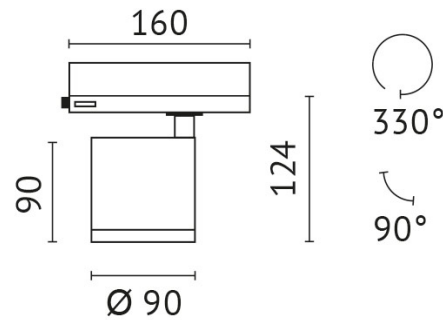

MIN-32WW12-60

quantity lamps: 1

Light up with: COB LED

System power: 32 W

Luminous flux: 3894 lm

colour temperature: 3000 K

colour rendering index: >90

beam angle: 60 °

pivotable: 90 °

Power supply: with power supply

connection voltage: 220-240 V

system efficiency: 123 lm/W

protection class: 2

outside diameter: 95 mm

colour: black

material: die-cast aluminum

protection type: IP20

Adresse/Kontakt