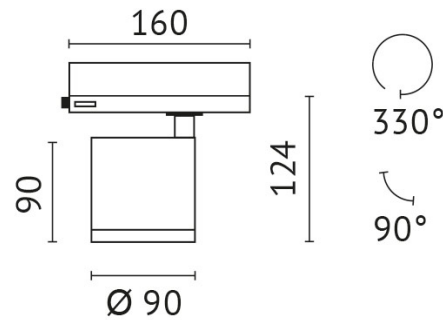

protection class: 2

outside diameter: 95 mm

colour: white

material: die-cast aluminum

protection type: IP20

Adresse/Kontakt

MIN-32NW12-60

quantity lamps: 1