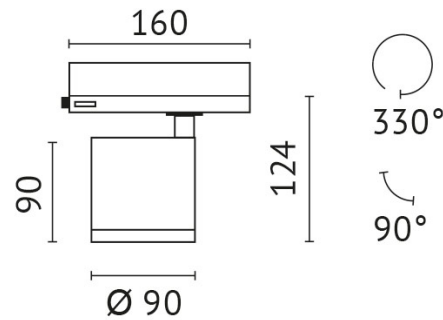

MIN-32WW11-60

quantity lamps: 1

Light up with: COB LED

System power: 32 W

Luminous flux: 3850 lm

colour temperature: 3000 K

colour rendering index: >90

beam angle: 60 °

pivotable: 90 °

Power supply: with power supply

connection voltage: 220-240 V

system efficiency: 122 lm/W

protection class: 2

outside diameter: 95 mm

colour: white

material: die-cast aluminum

protection type: IP20

Adresse/Kontakt