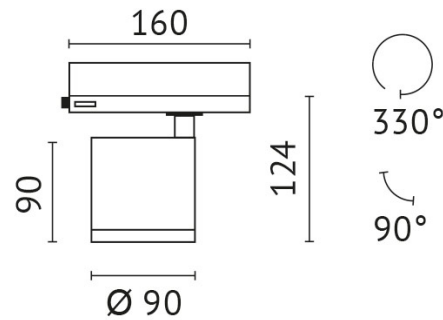

colour rendering index: >90

beam angle: 15 °

pivotable: 90 °

Power supply: with power supply

connection voltage: 220-240 V

system efficiency: 126 lm/W

protection class: 2

outside diameter: 95 mm

protection class: 2

outside diameter: 95 mm

colour: white

material: die-cast aluminum

protection type: IP20

Adresse/Kontakt

MIN-32SW11F

quantity lamps: 1

connection voltage: 220-240 V

system efficiency: 119 lm/W

protection class: 2

outside diameter: 95 mm

colour: white

material: die-cast aluminum

protection type: IP20

Adresse/Kontakt