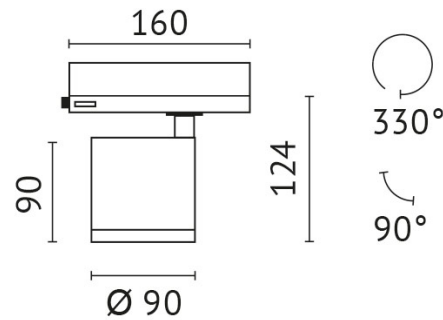

MIN-32SW12F

quantity lamps: 1

Light up with: COB LED

System power: 32 W

Luminous flux: 3773 lm

colour temperature: 2700 K

colour rendering index: >90

beam angle: 40 °

pivotable: 90 °

Power supply: with power supply

connection voltage: 220-240 V

system efficiency: 119 lm/W

protection class: 2

outside diameter: 95 mm

colour: black

material: die-cast aluminum

protection type: IP20

Adresse/Kontakt