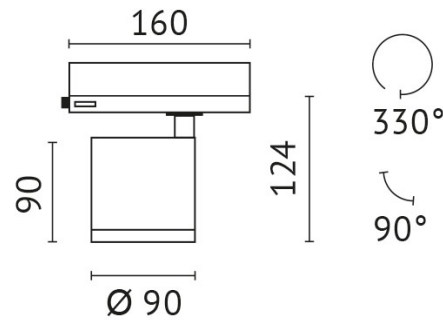

MIN-32SW12-60

quantity lamps: 1

Light up with: COB LED

System power: 32 W

Luminous flux: 3719 lm

colour temperature: 2700 K

colour rendering index: >90

beam angle: 60 °

pivotable: 90 °

Power supply: with power supply

connection voltage: 220-240 V

system efficiency: 118 lm/W

protection class: 2

outside diameter: 95 mm

colour: black

material: die-cast aluminum

protection type: IP20

Adresse/Kontakt