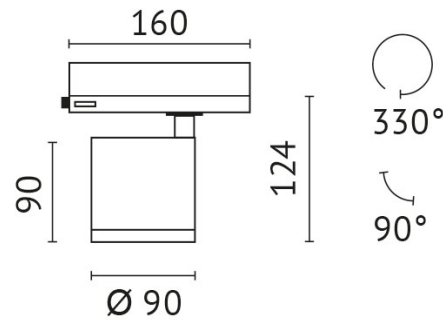

MIN-32WNW11S

quantity lamps: 1

Light up with: COB LED

System power: 32 W

Luminous flux: 3888 lm

colour temperature: 3500 K

colour rendering index: >90

beam angle: 15°

pivotable: 90°

Power supply: with power supply

connection voltage: 220-240 V

system efficiency: 123 lm/W

protection class: 2

outside diameter: 95 mm

colour: white

material: die-cast aluminum

protection type: IP20

Adresse/Kontakt