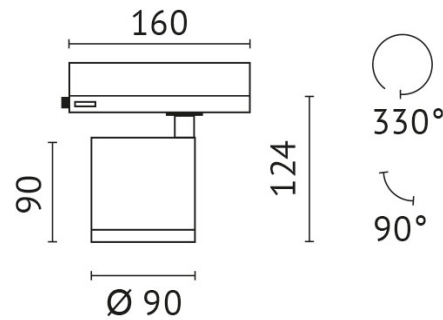

MIN-32SW11S

quantity lamps: 1

Light up with: COB LED

System power: 32 W

Luminous flux: 3817 lm

colour temperature: 2700 K

colour rendering index: >90

beam angle: 15 °

pivotable: 90 °

Power supply: with power supply

connection voltage: 220-240 V

system efficiency: 121 lm/W

protection class: 2

outside diameter: 95 mm

colour: white

material: die-cast aluminum

protection type: IP20

Adresse/Kontakt