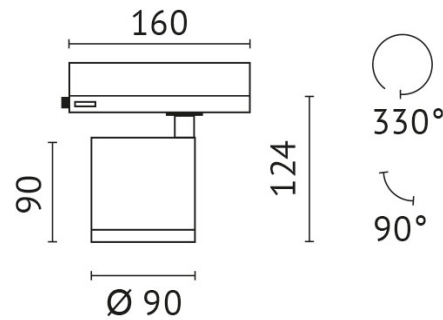

MIN-32WNW12F

quantity lamps: 1

Light up with: COB LED

System power: 32 W

Luminous flux: 3888 lm

colour temperature: 3500 K

colour rendering index: >90

beam angle: 40 °

pivotable: 90 °

Power supply: with power supply

connection voltage: 220-240 V

system efficiency: 123 lm/W

protection class: 2

outside diameter: 95 mm

colour: black

material: die-cast aluminum

protection type: IP20

Adresse/Kontakt