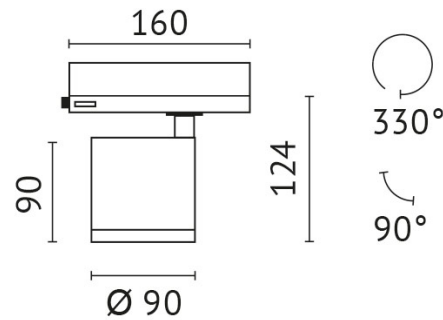

MIN-25NW11S

quantity lamps: 1

Light up with: COB LED

System power: 25 W

Luminous flux: 3263 lm

colour temperature: 4000 K

colour rendering index: >90

beam angle: 15°

pivotable: 90°

Power supply: with power supply

connection voltage: 220-240 V

system efficiency: 129 lm/W

protection class: 2

outside diameter: 95 mm

colour: white

material: die-cast aluminum

protection type: IP20

Adresse/Kontakt