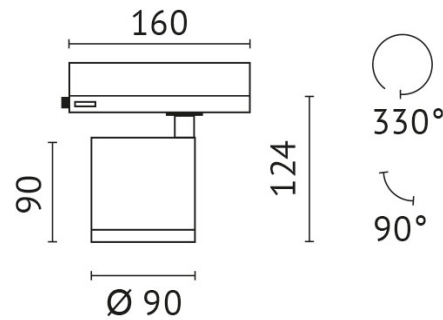

MIN-25SW11S

quantity lamps: 1

Light up with: COB LED

System power: 25 W

Luminous flux: 3134 lm

colour temperature: 2700 K

colour rendering index: >90

beam angle: 15 °

pivotable: 90 °

Power supply: with power supply

connection voltage: 220-240 V

system efficiency: 124 lm/W

protection class: 2

outside diameter: 95 mm

colour: white

material: die-cast aluminum

protection type: IP20

Adresse/Kontakt