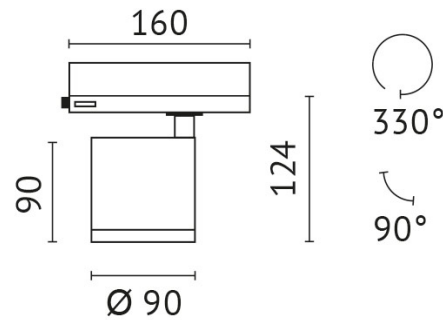

MIN-25WNW11F

quantity lamps: 1

Light up with: COB LED

System power: 25 W

Luminous flux: 3230 lm

colour temperature: 3500 K

colour rendering index: >90

beam angle: 40 °

pivotable: 90 °

Power supply: with power supply

connection voltage: 220-240 V

system efficiency: 128 lm/W

protection class: 2

outside diameter: 95 mm

colour: white

material: die-cast aluminum

protection type: IP20

Adresse/Kontakt