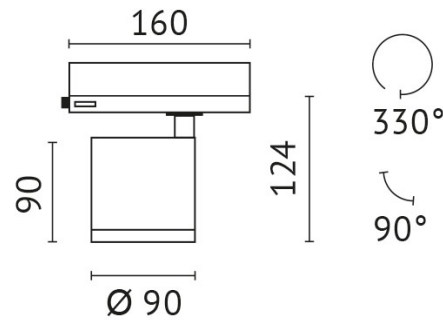

MIN-25SW12-60

quantity lamps: 1

Light up with: COB LED

System power: 25 W

Luminous flux: 3102 lm

colour temperature: 2700 K

colour rendering index: >90

beam angle: 60 °

pivotable: 90 °

Power supply: with power supply

connection voltage: 220-240 V

system efficiency: 123 lm/W

protection class: 2

outside diameter: 95 mm

colour: black

material: die-cast aluminum

protection type: IP20

Adresse/Kontakt