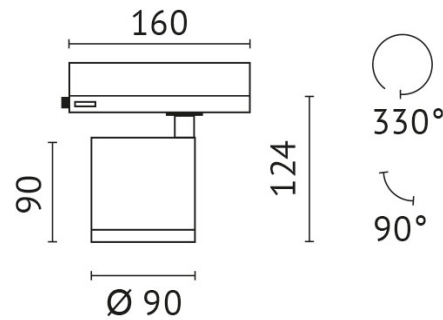

MIN-25NW11-60

quantity lamps: 1

Light up with: COB LED

System power: 25 W

Luminous flux: 3229 lm

colour temperature: 4000 K

colour rendering index: >90

beam angle: 60 °

pivotable: 90 °

Power supply: with power supply

connection voltage: 220-240 V

system efficiency: 128 lm/W

protection class: 2

outside diameter: 95 mm

colour: white

material: die-cast aluminum

protection type: IP20

Adresse/Kontakt