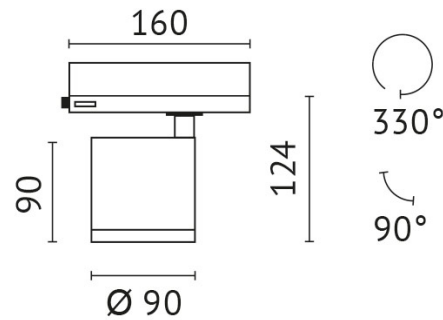

colour rendering index: >90

beam angle: 15 °

pivotable: 90 °

Power supply: with power supply

connection voltage: 220-240 V

system efficiency: 129 lm/W

protection class: 2

outside diameter: 95 mm

protection class: 2

outside diameter: 95 mm

colour: white

material: die-cast aluminum

protection type: IP20

Adresse/Kontakt

MIN-25SW11F

quantity lamps: 1

connection voltage: 220-240 V

system efficiency: 126 lm/W

protection class: 2

outside diameter: 95 mm

colour: white

material: die-cast aluminum

protection type: IP20

Adresse/Kontakt