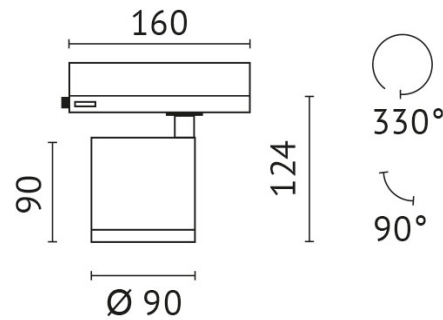

MIN-25WNW12F

quantity lamps: 1

Light up with: COB LED

System power: 25 W

Luminous flux: 3266 lm

colour temperature: 3500 K

colour rendering index: >90

beam angle: 40 °

pivotable: 90 °

Power supply: with power supply

connection voltage: 220-240 V

system efficiency: 130 lm/W

protection class: 2

outside diameter: 95 mm

colour: black

material: die-cast aluminum

protection type: IP20

Adresse/Kontakt