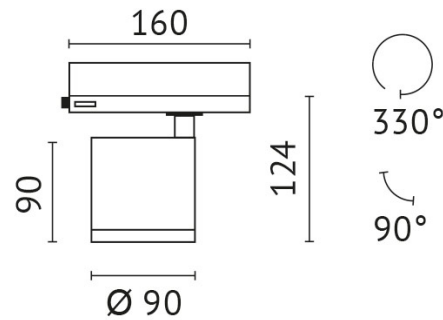

colour rendering index: >90

beam angle: 15 °

pivotable: 90 °

Power supply: with power supply

connection voltage: 220-240 V

system efficiency: 129 lm/W

protection class: 2

outside diameter: 95 mm

protection class: 2

outside diameter: 95 mm

colour: white

material: die-cast aluminum

protection type: IP20

Adresse/Kontakt

MIN-25WNW12-60

quantity lamps: 1