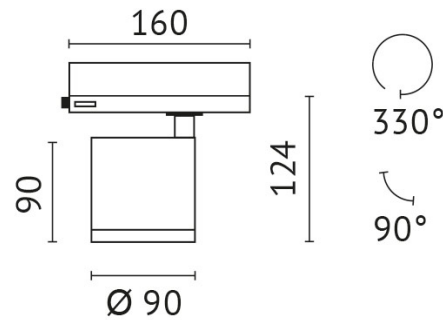

protection class: 2

outside diameter: 95 mm

colour: white

material: die-cast aluminum

protection type: IP20

Adresse/Kontakt

MIN-25NW12-60

quantity lamps: 1

connection voltage: 220-240 V

system efficiency: 128 lm/W

protection class: 2

outside diameter: 95 mm

colour: black

material: die-cast aluminum

protection type: IP20

Adresse/Kontakt