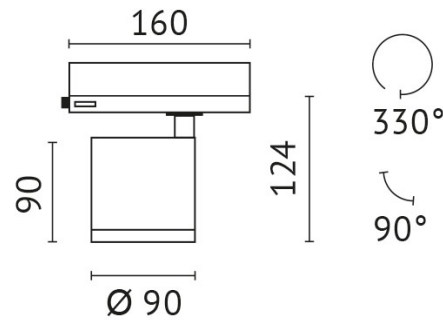

MIN-25NW11F

quantity lamps: 1

Light up with: COB LED

System power: 25 W

Luminous flux: 2299 lm

colour temperature: 4000 K

colour rendering index: >90

beam angle: 40 °

pivotable: 90 °

Power supply: with power supply

connection voltage: 220-240 V

system efficiency: 131 lm/W

protection class: 2

outside diameter: 95 mm

colour: white

material: die-cast aluminum

protection type: IP20

Adresse/Kontakt