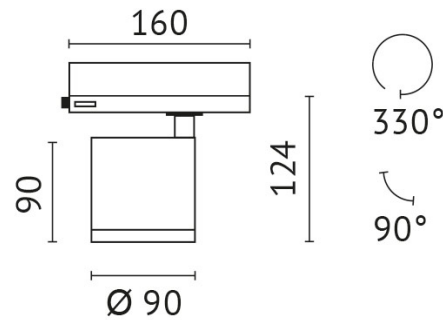

MIN-25NW12S

quantity lamps: 1

Light up with: COB LED

System power: 25 W

Luminous flux: 3263 lm

colour temperature: 4000 K

colour rendering index: >90

beam angle: 15 °

pivotable: 90 °

Power supply: with power supply

connection voltage: 220-240 V

system efficiency: 129 lm/W

protection class: 2

outside diameter: 95 mm

colour: black

material: die-cast aluminum

protection type: IP20

Adresse/Kontakt