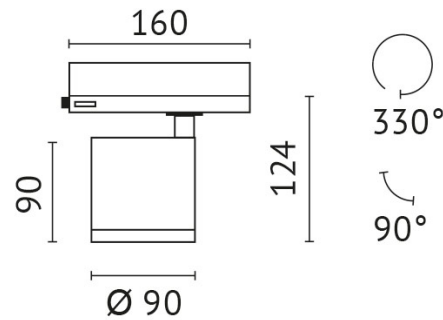

MIN-25WNW11-60

quantity lamps: 1

Light up with: COB LED

System power: 25 W

Luminous flux: 3266 lm

colour temperature: 3500 K

colour rendering index: >90

beam angle: 60 °

pivotable: 90 °

Power supply: with power supply

connection voltage: 220-240 V

system efficiency: 130 lm/W

protection class: 2

outside diameter: 95 mm

colour: white

material: die-cast aluminum

protection type: IP20

Adresse/Kontakt