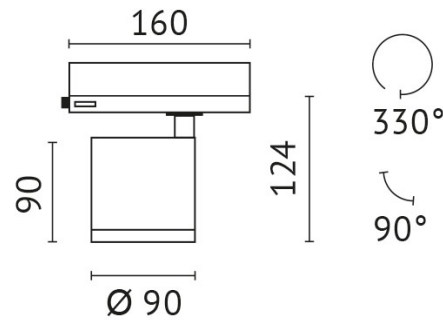

MIN-25WNW12S

quantity lamps: 1

Light up with: COB LED

System power: 25 W

Luminous flux: 3230 lm

colour temperature: 3500 K

colour rendering index: >90

beam angle: 15 °

pivotable: 90 °

Power supply: with power supply

connection voltage: 220-240 V

system efficiency: 128 lm/W

protection class: 2

outside diameter: 95 mm

colour: black

material: die-cast aluminum

protection type: IP20

Adresse/Kontakt