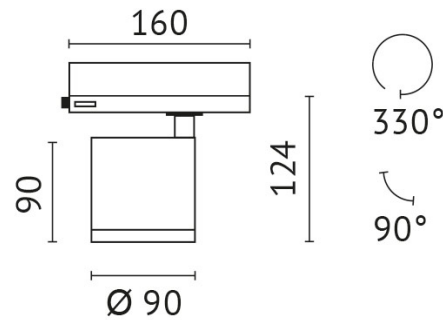

MIN-25WW12-60

quantity lamps: 1

Light up with: COB LED

System power: 25 W

Luminous flux: 3198 lm

colour temperature: 3000 K

colour rendering index: >90

beam angle: 60 °

pivotable: 90 °

Power supply: with power supply

connection voltage: 220-240 V

system efficiency: 127 lm/W

protection class: 2

outside diameter: 95 mm

colour: black

material: die-cast aluminum

protection type: IP20

Adresse/Kontakt