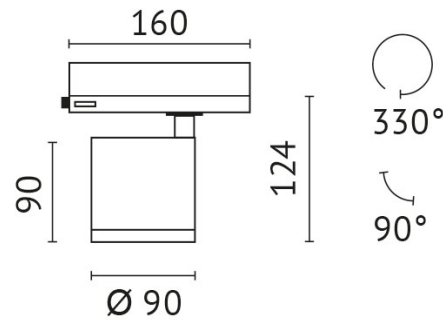

MIN-25WNW11S

quantity lamps: 1

Light up with: COB LED

System power: 25 W

Luminous flux: 3266 lm

colour temperature: 3500 K

colour rendering index: >90

beam angle: 15 °

pivotable: 90 °

Power supply: with power supply

connection voltage: 220-240 V

system efficiency: 130 lm/W

protection class: 2

outside diameter: 95 mm

colour: white

material: die-cast aluminum

protection type: IP20

Adresse/Kontakt