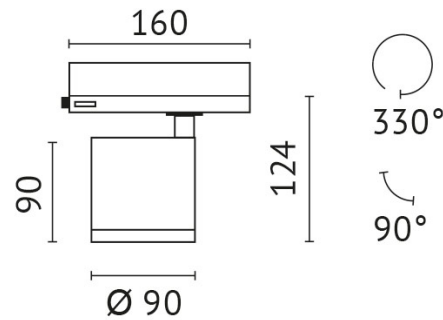

MIN-25SW12F

quantity lamps: 1

Light up with: COB LED

System power: 25 W

Luminous flux: 3169 lm

colour temperature: 2700 K

colour rendering index: >90

beam angle: 40 °

pivotable: 90 °

Power supply: with power supply

connection voltage: 220-240 V

system efficiency: 126 lm/W

protection class: 2

outside diameter: 95 mm

colour: black

material: die-cast aluminum

protection type: IP20

Adresse/Kontakt