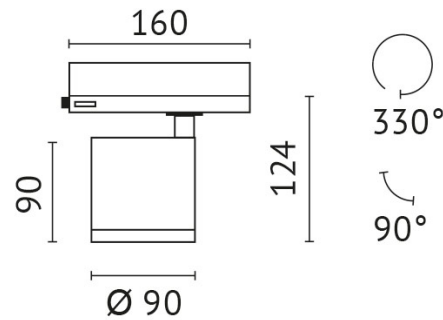

MIN-25WW11S

quantity lamps: 1

Light up with: COB LED

System power: 25 W

Luminous flux: 3234 lm

colour temperature: 3000 K

colour rendering index: >90

beam angle: 15 °

pivotable: 90 °

Power supply: with power supply

connection voltage: 220-240 V

system efficiency: 128 lm/W

protection class: 2

outside diameter: 95 mm

colour: white

material: die-cast aluminum

protection type: IP20

Adresse/Kontakt