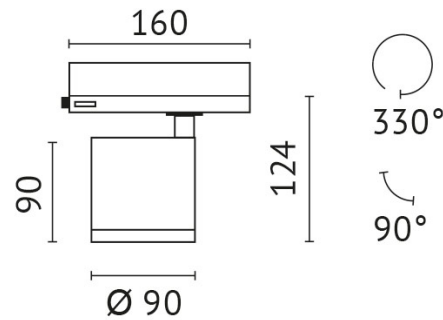

MIN-25WW11-60

quantity lamps: 1

Light up with: COB LED

System power: 25 W

Luminous flux: 3234 lm

colour temperature: 3000 K

colour rendering index: >90

beam angle: 60 °

pivotable: 90 °

Power supply: with power supply

connection voltage: 220-240 V

system efficiency: 128 lm/W

protection class: 2

outside diameter: 95 mm

colour: white

material: die-cast aluminum

protection type: IP20

Adresse/Kontakt