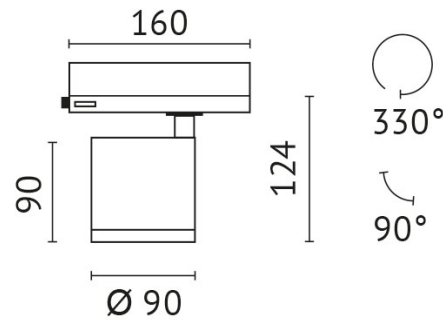

MIN-25WW12F

quantity lamps: 1

Light up with: COB LED

System power: 25 W

Luminous flux: 3234 lm

colour temperature: 3000 K

colour rendering index: >90

beam angle: 40 °

pivotable: 90 °

Power supply: with power supply

connection voltage: 220-240 V

system efficiency: 128 lm/W

protection class: 2

outside diameter: 95 mm

colour: black

material: die-cast aluminum

protection type: IP20

Adresse/Kontakt