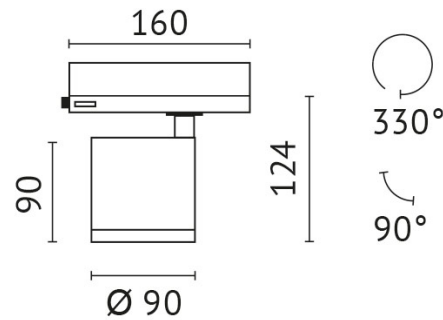

MIN-25NW12F

quantity lamps: 1

Light up with: COB LED

System power: 25 W

Luminous flux: 3299 lm

colour temperature: 4000 K

colour rendering index: >90

beam angle: 40 °

pivotable: 90 °

Power supply: with power supply

connection voltage: 220-240 V

system efficiency: 131 lm/W

protection class: 2

outside diameter: 95 mm

colour: black

material: die-cast aluminum

colour rendering index: >90

beam angle: 15 °

pivotable: 90 °

Power supply: with power supply

connection voltage: 220-240 V

system efficiency: 129 lm/W

protection class: 2

outside diameter: 95 mm

pivotable: 90 °

Power supply: with power supply

connection voltage: 220-240 V

system efficiency: 124 lm/W

protection class: 2

outside diameter: 95 mm

colour: white

material: die-cast aluminum