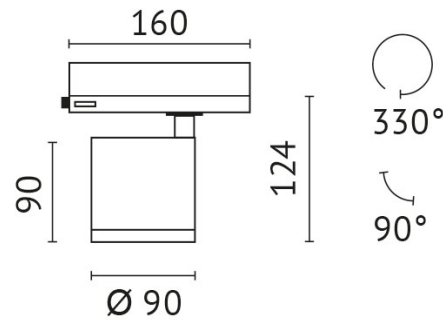

MIN-18WNW12-60

quantity lamps: 1

Light up with: COB LED

System power: 17 W

Luminous flux: 2357 lm

colour temperature: 3500 K

colour rendering index: >90

beam angle: 60 °

pivotable: 90 °

Power supply: with power supply

connection voltage: 220-240 V

system efficiency: 138 lm/W

protection class: 2

outside diameter: 95 mm

colour: black

material: die-cast aluminum

protection type: IP20

Adresse/Kontakt