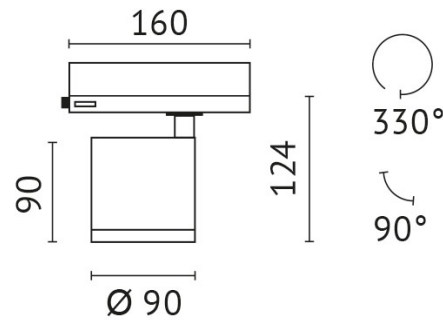

MIN-18SW12F

quantity lamps: 1

Light up with: COB LED

System power: 17 W

Luminous flux: 2296 lm

colour temperature: 2700 K

colour rendering index: >90

beam angle: 40 °

pivotable: 90 °

Power supply: with power supply

connection voltage: 220-240 V

system efficiency: 134 lm/W

protection class: 2

outside diameter: 95 mm

colour: black

material: die-cast aluminum

protection type: IP20

Adresse/Kontakt