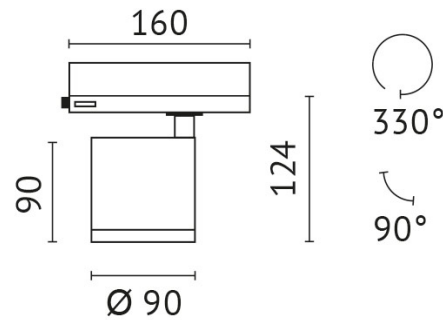

MIN-18SW11-60

quantity lamps: 1

Light up with: COB LED

System power: 17 W

Luminous flux: 2261 lm

colour temperature: 2700 K

colour rendering index: >90

beam angle: 60 °

pivotable: 90 °

Power supply: with power supply

connection voltage: 220-240 V

system efficiency: 132 lm/W

protection class: 2

outside diameter: 95 mm

colour: white

material: die-cast aluminum

protection type: IP20

Adresse/Kontakt