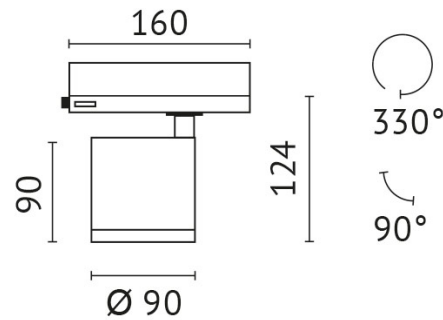

MIN-18NW12-60

quantity lamps: 1

Light up with: COB LED

System power: 17 W

Luminous flux: 2354 lm

colour temperature: 4000 K

colour rendering index: >90

beam angle: 60 °

pivotable: 90 °

Power supply: with power supply

connection voltage: 220-240 V

system efficiency: 138 lm/W

protection class: 2

outside diameter: 95 mm

colour: black

material: die-cast aluminum

protection type: IP20

Adresse/Kontakt