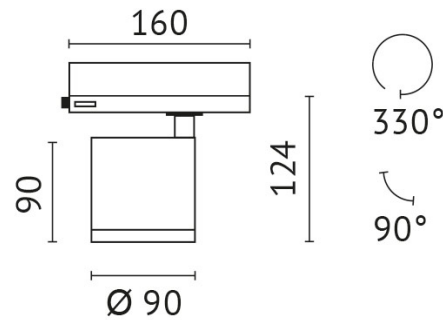

MIN-18WNW11S

quantity lamps: 1

Light up with: COB LED

System power: 17 W

Luminous flux: 2357 lm

colour temperature: 3500 K

colour rendering index: >90

beam angle: 15°

pivotable: 90°

Power supply: with power supply

connection voltage: 220-240 V

system efficiency: 138 lm/W

protection class: 2

outside diameter: 95 mm

colour: white

material: die-cast aluminum

protection type: IP20

Adresse/Kontakt