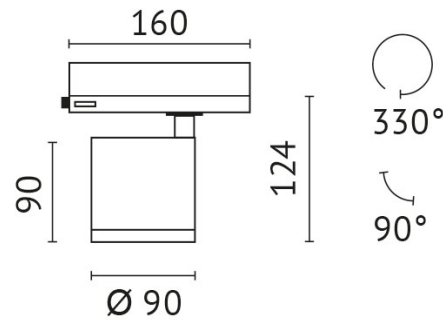

MIN-18WW12S

quantity lamps: 1

Light up with: COB LED

System power: 17 W

Luminous flux: 2334 lm

colour temperature: 3000 K

colour rendering index: >90

beam angle: 15 °

pivotable: 90 °

Power supply: with power supply

connection voltage: 220-240 V

system efficiency: 136 lm/W

protection class: 2

outside diameter: 95 mm

colour: black

material: die-cast aluminum

protection type: IP20

Adresse/Kontakt