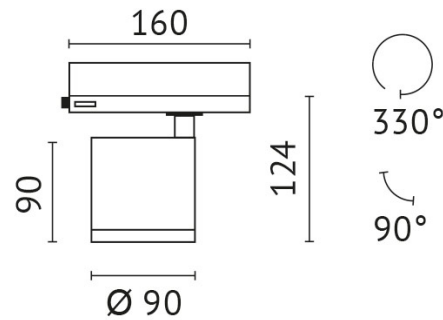

colour rendering index: >90

beam angle: 60 °

pivotable: 90 °

Power supply: with power supply

connection voltage: 220-240 V

system efficiency: 132 lm/W

protection class: 2

outside diameter: 95 mm

protection class: 2

outside diameter: 95 mm

colour: white

material: die-cast aluminum

protection type: IP20

Adresse/Kontakt

MIN-18SW11S

quantity lamps: 1

connection voltage: 220-240 V

system efficiency: 134 lm/W

protection class: 2

outside diameter: 95 mm

colour: white

material: die-cast aluminum

protection type: IP20

Adresse/Kontakt