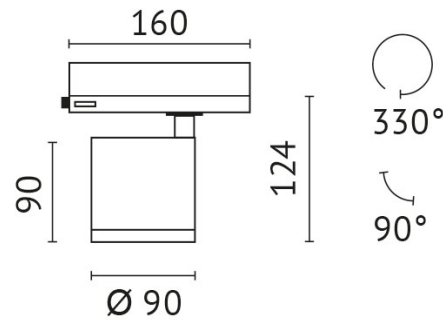

MIN-18SW11F

quantity lamps: 1

Light up with: COB LED

System power: 17 W

Luminous flux: 2296 lm

colour temperature: 2700 K

colour rendering index: >90

beam angle: 40 °

pivotable: 90 °

Power supply: with power supply

connection voltage: 220-240 V

system efficiency: 134 lm/W

protection class: 2

outside diameter: 95 mm

colour: white

material: die-cast aluminum

protection type: IP20

Adresse/Kontakt