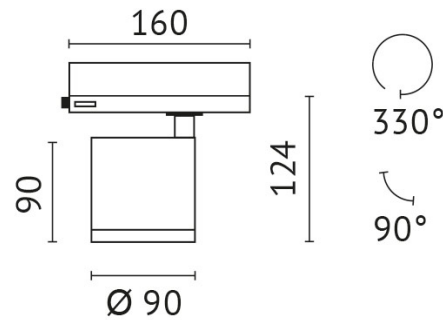

protection class: 2

outside diameter: 95 mm

colour: black

material: die-cast aluminum

protection type: IP20

Adresse/Kontakt

MIN-18WNW11-60

quantity lamps: 1