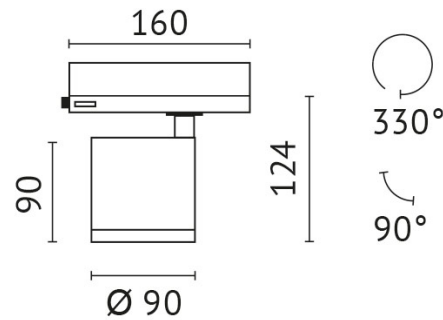

MIN-18WNW11F

quantity lamps: 1

Light up with: COB LED

System power: 17 W

Luminous flux: 2366 lm

colour temperature: 3500 K

colour rendering index: >90

beam angle: 40 °

pivotable: 90 °

Power supply: with power supply

connection voltage: 220-240 V

system efficiency: 138 lm/W

protection class: 2

outside diameter: 95 mm

colour: white

material: die-cast aluminum

protection type: IP20

Adresse/Kontakt