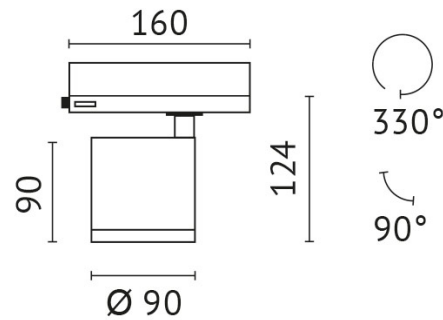

colour rendering index: >90

beam angle: 60 °

pivotable: 90 °

Power supply: with power supply

connection voltage: 220-240 V

system efficiency: 132 lm/W

protection class: 2

outside diameter: 95 mm

protection class: 2

outside diameter: 95 mm

colour: black

material: die-cast aluminum

protection type: IP20

Adresse/Kontakt

MIN-18WNW12F

quantity lamps: 1