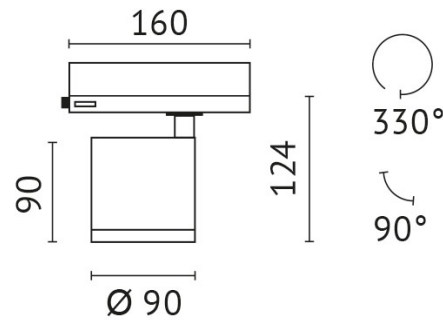

MIN-18WW11-60

quantity lamps: 1

Light up with: COB LED

System power: 17 W

Luminous flux: 2343 lm

colour temperature: 3000 K

colour rendering index: >90

beam angle: 60 °

pivotable: 90 °

Power supply: with power supply

connection voltage: 220-240 V

system efficiency: 137 lm/W

protection class: 2

outside diameter: 95 mm

colour: white

material: die-cast aluminum

protection type: IP20

Adresse/Kontakt