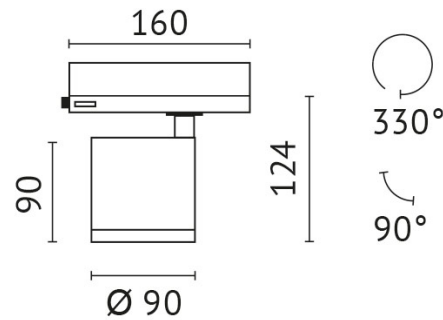

MIN-18WW12-60

quantity lamps: 1

Light up with: COB LED

System power: 17 W

Luminous flux: 2334 lm

colour temperature: 3000 K

colour rendering index: >90

beam angle: 60 °

pivotable: 90 °

Power supply: with power supply

connection voltage: 220-240 V

system efficiency: 136 lm/W

protection class: 2

outside diameter: 95 mm

colour: black

material: die-cast aluminum

protection type: IP20

Adresse/Kontakt