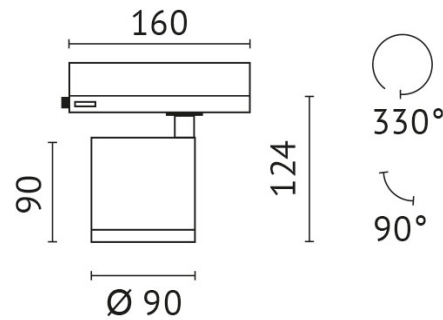

MIN-18WNW12S

quantity lamps: 1

Light up with: COB LED

System power: 17 W

Luminous flux: 2357 lm

colour temperature: 3500 K

colour rendering index: >90

beam angle: 15 °

pivotable: 90 °

Power supply: with power supply

connection voltage: 220-240 V

system efficiency: 138 lm/W

protection class: 2

outside diameter: 95 mm

colour: black

material: die-cast aluminum

protection type: IP20

Adresse/Kontakt