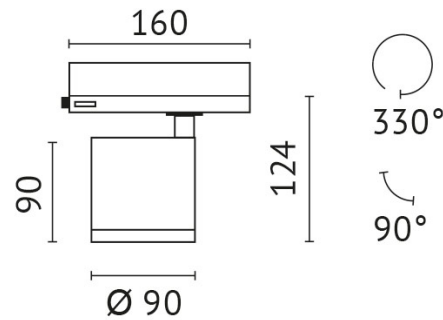

MIN-18WW11F

quantity lamps: 1

Light up with: COB LED

System power: 17 W

Luminous flux: 2343 lm

colour temperature: 3000 K

colour rendering index: >90

beam angle: 40 °

pivotable: 90 °

Power supply: with power supply

connection voltage: 220-240 V

system efficiency: 137 lm/W

protection class: 2

outside diameter: 95 mm

colour: white

material: die-cast aluminum

protection type: IP20

Adresse/Kontakt