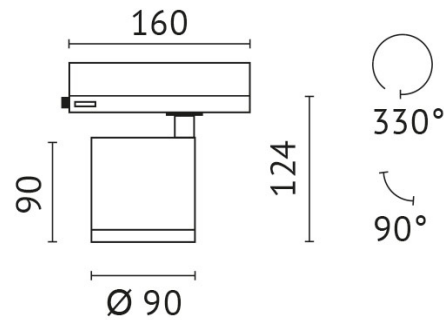

MIN-18SW12S

quantity lamps: 1

Light up with: COB LED

System power: 17 W

Luminous flux: 2287 lm

colour temperature: 2700 K

colour rendering index: >90

beam angle: 15 °

pivotable: 90 °

Power supply: with power supply

connection voltage: 220-240 V

system efficiency: 134 lm/W

protection class: 2

outside diameter: 95 mm

colour: black

material: die-cast aluminum

protection type: IP20

Adresse/Kontakt