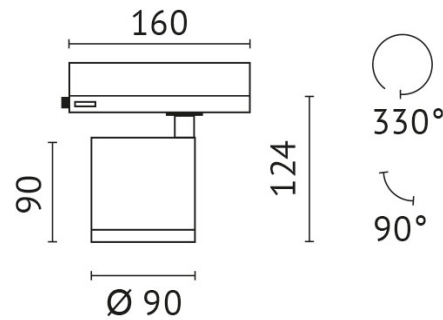

MIN-18NW11F

quantity lamps: 1

Light up with: COB LED

System power: 17 W

Luminous flux: 2390 lm

colour temperature: 4000 K

colour rendering index: >90

beam angle: 40 °

pivotable: 90 °

Power supply: with power supply

connection voltage: 220-240 V

system efficiency: 140 lm/W

protection class: 2

outside diameter: 95 mm

colour: white

material: die-cast aluminum

protection type: IP20

Adresse/Kontakt