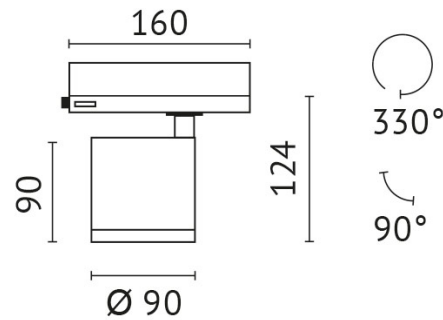

MIN-18NW12S

quantity lamps: 1

Light up with: COB LED

System power: 17 W

Luminous flux: 2381 lm

colour temperature: 4000 K

colour rendering index: >90

beam angle: 15 °

pivotable: 90 °

Power supply: with power supply

connection voltage: 220-240 V

system efficiency: 139 lm/W

protection class: 2

outside diameter: 95 mm

colour: black

material: die-cast aluminum

colour rendering index: >90

beam angle: 60 °

pivotable: 90 °

Power supply: with power supply

connection voltage: 220-240 V

system efficiency: 132 lm/W

protection class: 2

outside diameter: 95 mm