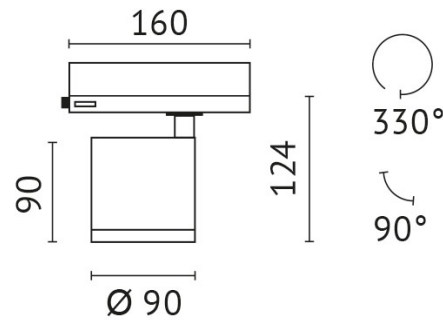

MIN-18NW11S

quantity lamps: 1

Light up with: COB LED

System power: 17 W

Luminous flux: 2381 lm

colour temperature: 4000 K

colour rendering index: >90

beam angle: 15 °

pivotable: 90 °

Power supply: with power supply

connection voltage: 220-240 V

system efficiency: 139 lm/W

protection class: 2

outside diameter: 95 mm

colour: white

material: die-cast aluminum

protection type: IP20

Adresse/Kontakt