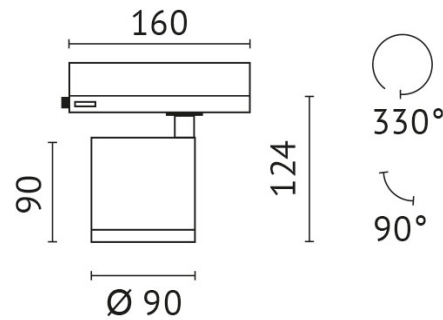

MIN-18SW12-60

quantity lamps: 1

Light up with: COB LED

System power: 17 W

Luminous flux: 2261 lm

colour temperature: 2700 K

colour rendering index: >90

beam angle: 60 °

pivotable: 90 °

Power supply: with power supply

connection voltage: 220-240 V

system efficiency: 132 lm/W

protection class: 2

outside diameter: 95 mm

colour: black

material: die-cast aluminum

protection type: IP20

Adresse/Kontakt