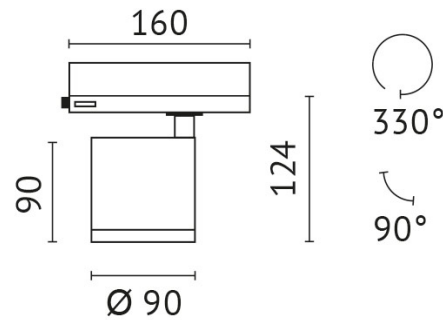

MIN-18WW12F

quantity lamps: 1

Light up with: COB LED

System power: 17 W

Luminous flux: 2343 lm

colour temperature: 3000 K

colour rendering index: >90

beam angle: 40 °

pivotable: 90 °

Power supply: with power supply

connection voltage: 220-240 V

system efficiency: 137 lm/W

protection class: 2

outside diameter: 95 mm

colour: black

material: die-cast aluminum

protection type: IP20

Adresse/Kontakt