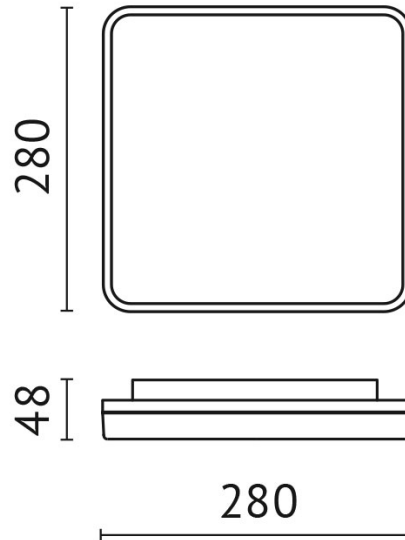

BLE-18WWSCW1S

quantity lamps: 1

Light up with: SMD LED

System power: 18 W

Luminous flux: 2123 lm

colour rendering index: CRI >80

beam angle: 120 °

Power supply: with power supply

connection voltage: AC 230 V

system efficiency: 118 lm/W

protection class: 2

mechanical load: IK10

colour: white

material: PMMA

version: motion sensor

INFO*: 3000K=2019lm (112 lm/W) 4000K=2081lm (116 lm/W), 6000K=2123lm (118 lm/W) - switchable between 3000K/4000K/6000K

lifespan: 45.000 h

protection type: IP54

dimension: L=280*W=280*H=48 mm

UGR*: 23,85

ldt intern: 8.2021

EPREL Lichtquelle: [1201574](#)

Adresse/Kontakt