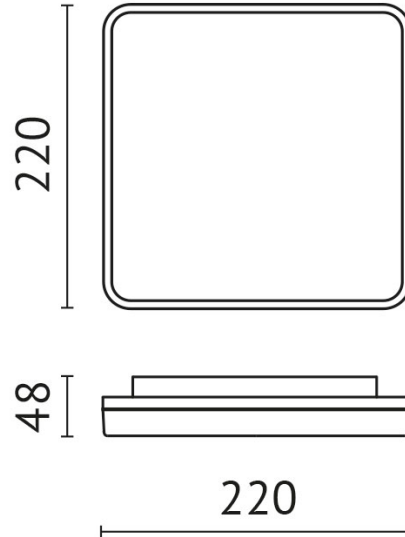

BLE-12WWSCW1S

quantity lamps: 1

Light up with: SMD LED

System power: 12 W

Luminous flux: 1320 lm

colour rendering index: CRI >80

beam angle: 120 °

Power supply: with power supply

connection voltage: AC 230 V

system efficiency: 110 lm/W

protection class: 2

mechanical load: IK10

colour: white

material: PMMA

version: motion sensor

INFO*: 3000K=1255lm (105 lm/W) 4000K=1294lm (108 lm/W), 6000K=1320lm (110 lm/W) - switchable between 3000/4000/6000K

lifespan: 45.000 h

protection type: IP54

dimension: L=220*W=220*H=48 mm

UGR*: 24,45

ldt intern: 8.2021

EPREL Lichtquelle: [1172873](#)

Adresse/Kontakt