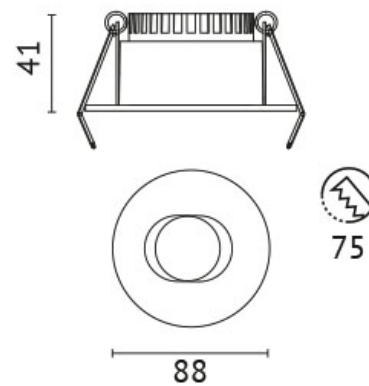

## DIL-AU3

**outside diameter:** 88 mm  
**wall and ceiling cut:** 75 mm  
**installation depth:** 41 mm  
**weight:** 0,141 KG  
**colour:** white  
**dimension:** H=41 mm